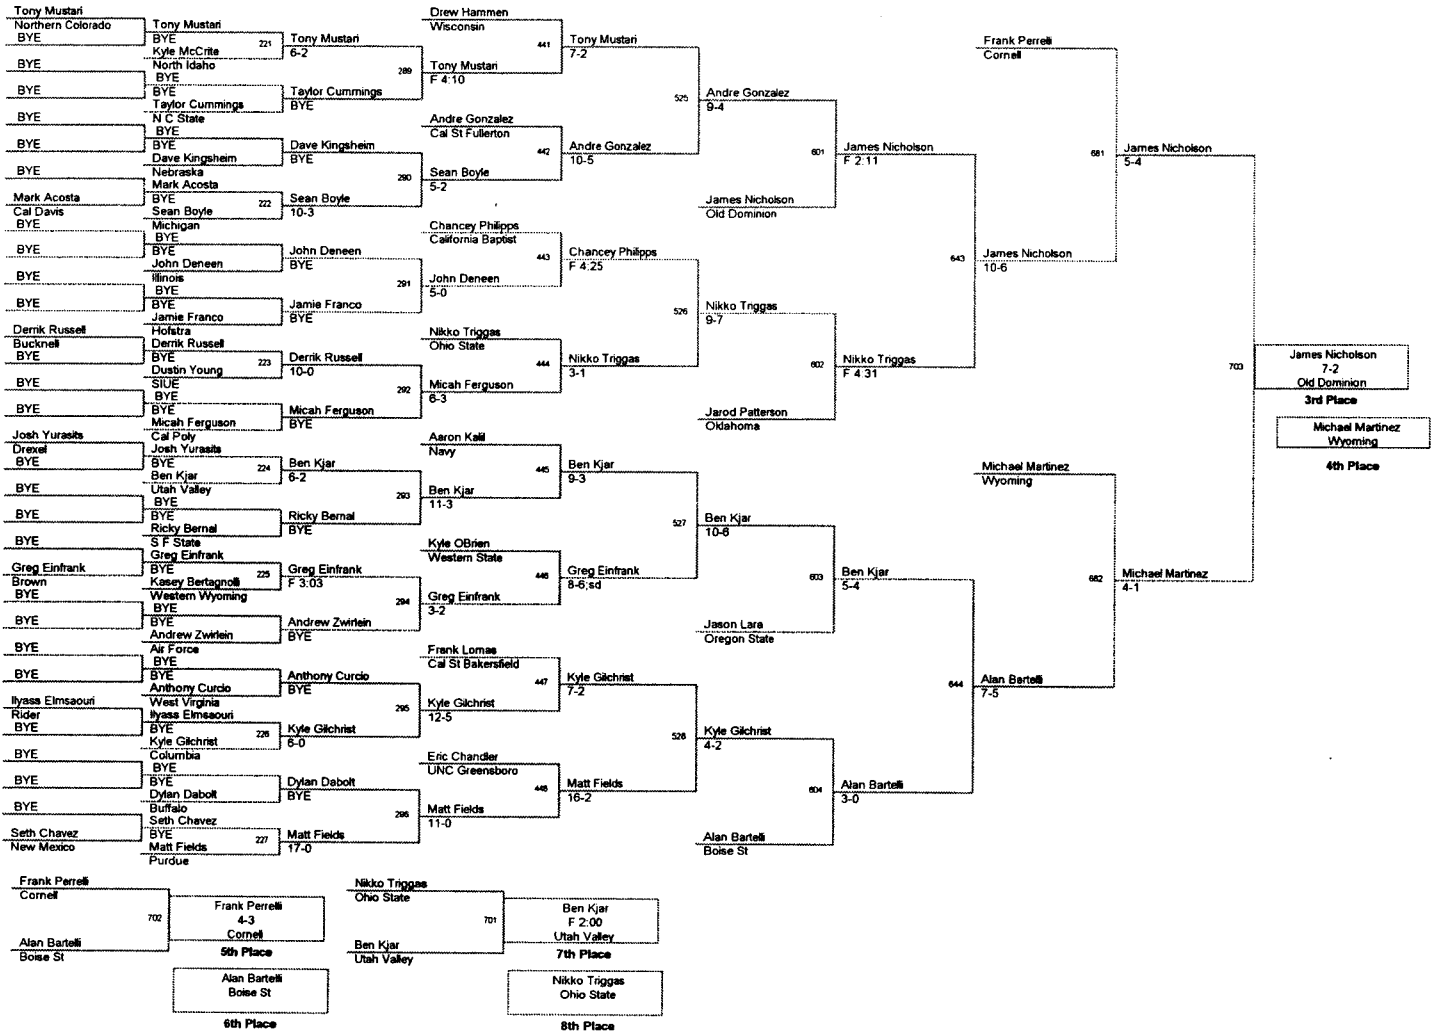

Plc	Points	Team	CH	CONS
1	122.5	Ohio State	-	-
2	121.5	Cornell	-	-
3	109.5	Oklahoma	-	-
4	97.5	Boise St	-	-
5	94.0	Nebraska	-	-
6	90.5	Indiana	-	-
7	78.5	Cal Poly	-	-
8	77.5	Oregon State	-	-
9	73.5	Wisconsin	-	-
10	71.0	Wyoming	-	-
11	69.5	Arizona St	-	-
12	60.0	Bucknell	-	-
13	58.0	Purdue	-	-
14	57.0	Navy	-	-
15	49.0	Rider	-	-
16	47.0	Michigan	-	-
17	41.5	Drexel	-	-
18	40.5	Harvard	-	-
19	36.5	Illinois	-	-
20	36.0	Virginia Tech	-	-
21	35.5	Cal St Bakersfield	-	-
22	33.0	Northern Colorado	-	-
23	32.0	Buffalo	-	-
24	30.5	Columbia	-	-
24	30.5	Hofstra	-	-
26	29.5	UNC Greensboro	-	-
27	29.0	Old Dominion	-	-
28	28.5	West Virginia	-	-
29	22.0	Utah Valley	-	-
30	17.5	California Baptist	-	-
31	16.0	Cal St Fullerton	-	-
32	15.0	S F State	-	-
32	15.0	Western State	-	-
34	14.0	Cal Davis	-	-
34	14.0	N C State	-	-
36	11.5	North Idaho	-	-
37	10.5	Air Force	-	-
38	9.5	Brown	-	-
39	7.0	SIUE	-	-
40	5.0	CSU - Pueblo	-	-
41	2.5	Western Wyoming	-	-
42		New Mexico	-	-

125 Lbs

133 Lbs

Boris Novachkov  
5-3  
Cal Poly  
Champion

Mike Grey  
Cornell  
2nd Place

Mike Grey  
10-2

141 Lbs

149 Lbs