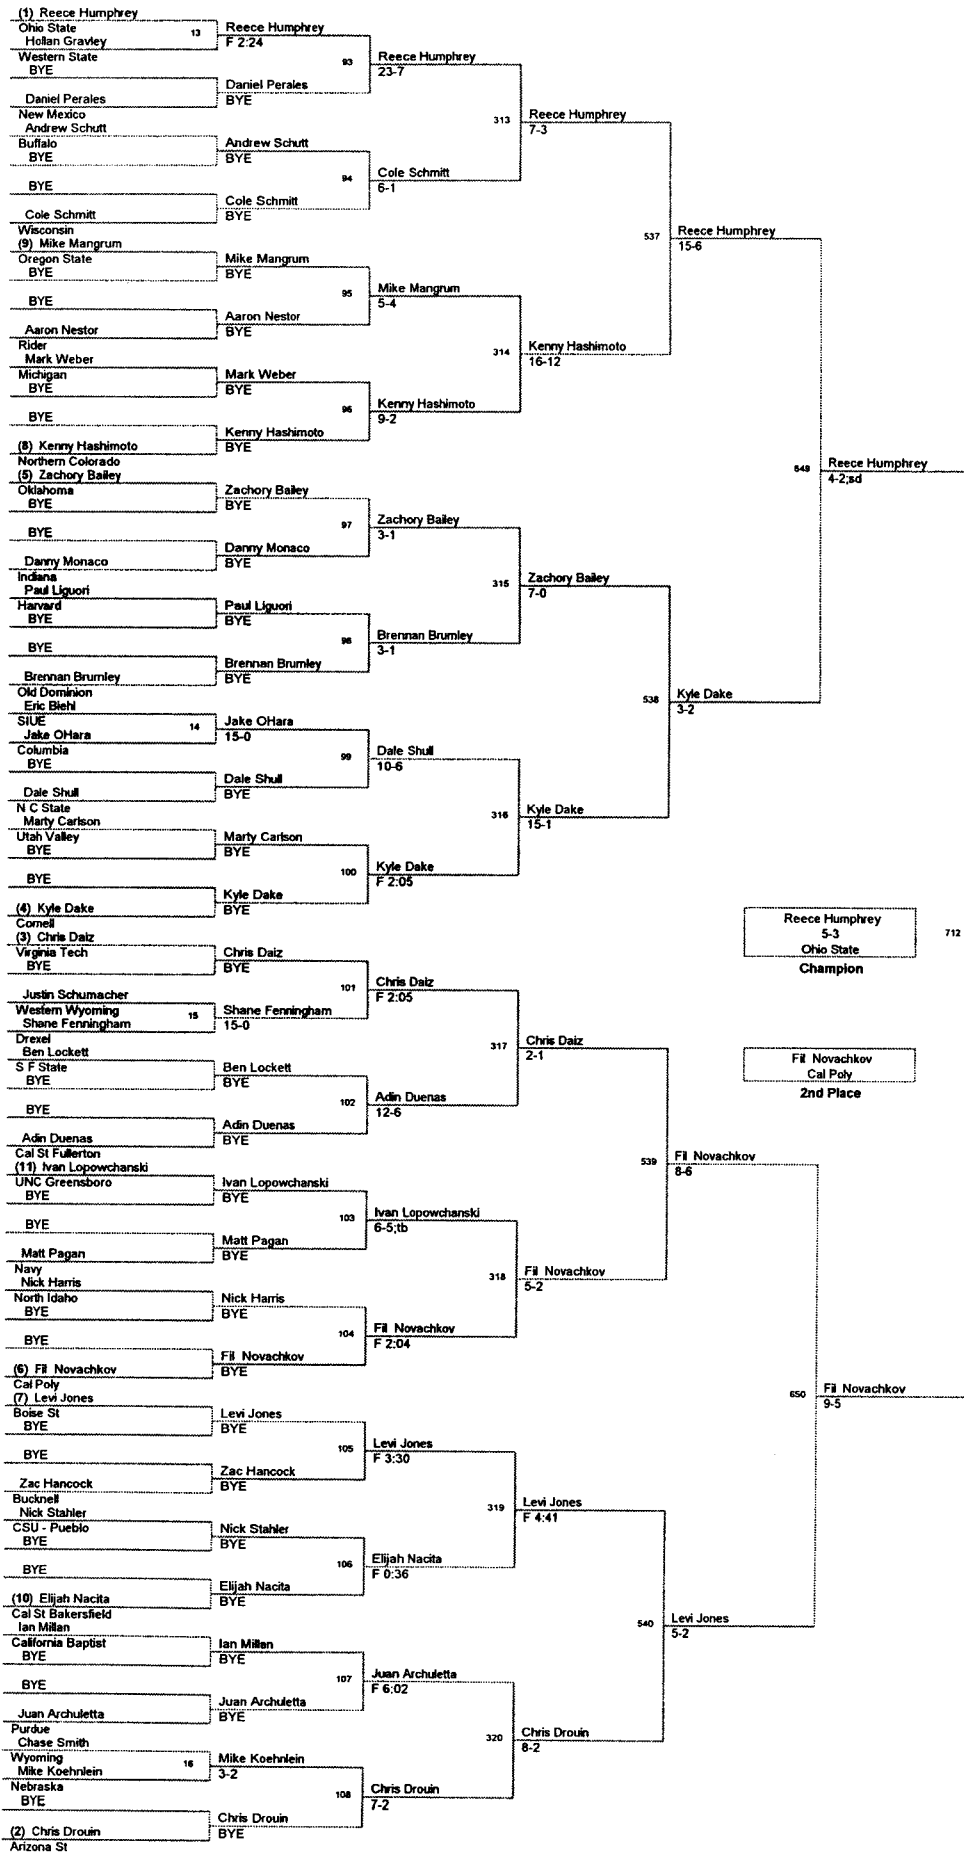

Plc	Points	Team	CH	CONS
1	122.5	Ohio State	-	-
2	121.5	Cornell	-	-
3	109.5	Oklahoma	-	-
4	97.5	Boise St	-	-
5	94.0	Nebraska	-	-
6	90.5	Indiana	-	-
7	78.5	Cal Poly	-	-
8	77.5	Oregon State	-	-
9	73.5	Wisconsin	-	-
10	71.0	Wyoming	-	-
11	69.5	Arizona St	-	-
12	60.0	Bucknell	-	-
13	58.0	Purdue	-	-
14	57.0	Navy	-	-
15	49.0	Rider	-	-
16	47.0	Michigan	-	-
17	41.5	Drexel	-	-
18	40.5	Harvard	-	-
19	36.5	Illinois	-	-
20	36.0	Virginia Tech	-	-
21	35.5	Cal St Bakersfield	-	-
22	33.0	Northern Colorado	-	-
23	32.0	Buffalo	-	-
24	30.5	Columbia	-	-
24	30.5	Hofstra	-	-
26	29.5	UNC Greensboro	-	-
27	29.0	Old Dominion	-	-
28	28.5	West Virginia	-	-
29	22.0	Utah Valley	-	-
30	17.5	California Baptist	-	-
31	16.0	Cal St Fullerton	-	-
32	15.0	S F State	-	-
32	15.0	Western State	-	-
34	14.0	Cal Davis	-	-
34	14.0	N C State	-	-
36	11.5	North Idaho	-	-
37	10.5	Air Force	-	-
38	9.5	Brown	-	-
39	7.0	SIUE	-	-
40	5.0	CSU - Pueblo	-	-
41	2.5	Western Wyoming	-	-
42		New Mexico	-	-

125 Lbs

133 Lbs

Boris Novachkov  
5-3  
Cal Poly  
Champion

Mike Grey  
Cornell  
2nd Place

Mike Grey  
10-2

141 Lbs

149 Lbs