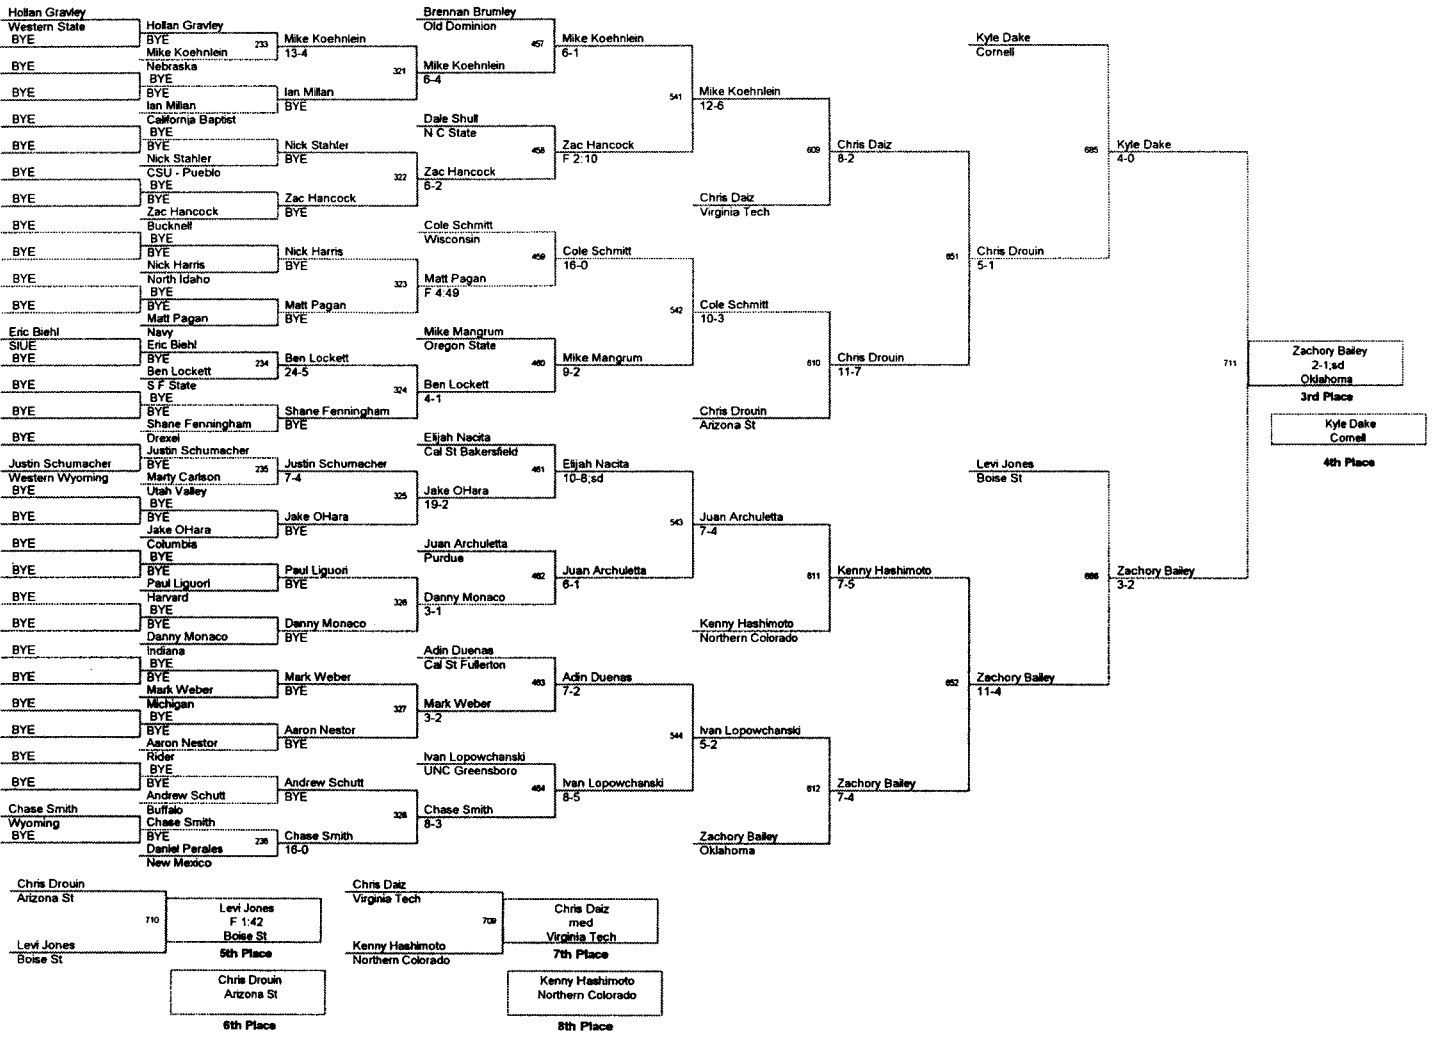

Plc	Points	Team	CH	CONS
1	122.5	Ohio State	-	-
2	121.5	Cornell	-	-
3	109.5	Oklahoma	-	-
4	97.5	Boise St	-	-
5	94.0	Nebraska	-	-
6	90.5	Indiana	-	-
7	78.5	Cal Poly	-	-
8	77.5	Oregon State	-	-
9	73.5	Wisconsin	-	-
10	71.0	Wyoming	-	-
11	69.5	Arizona St	-	-
12	60.0	Bucknell	-	-
13	58.0	Purdue	-	-
14	57.0	Navy	-	-
15	49.0	Rider	-	-
16	47.0	Michigan	-	-
17	41.5	Drexel	-	-
18	40.5	Harvard	-	-
19	36.5	Illinois	-	-
20	36.0	Virginia Tech	-	-
21	35.5	Cal St Bakersfield	-	-
22	33.0	Northern Colorado	-	-
23	32.0	Buffalo	-	-
24	30.5	Columbia	-	-
24	30.5	Hofstra	-	-
26	29.5	UNC Greensboro	-	-
27	29.0	Old Dominion	-	-
28	28.5	West Virginia	-	-
29	22.0	Utah Valley	-	-
30	17.5	California Baptist	-	-
31	16.0	Cal St Fullerton	-	-
32	15.0	S F State	-	-
32	15.0	Western State	-	-
34	14.0	Cal Davis	-	-
34	14.0	N C State	-	-
36	11.5	North Idaho	-	-
37	10.5	Air Force	-	-
38	9.5	Brown	-	-
39	7.0	SIUE	-	-
40	5.0	CSU - Pueblo	-	-
41	2.5	Western Wyoming	-	-
42		New Mexico	-	-

125 Lbs

133 Lbs

Boris Novachkov  
5-3  
Cal Poly  
Champion

Mike Grey  
Cornell  
2nd Place

Mike Grey  
10-2

141 Lbs

149 Lbs